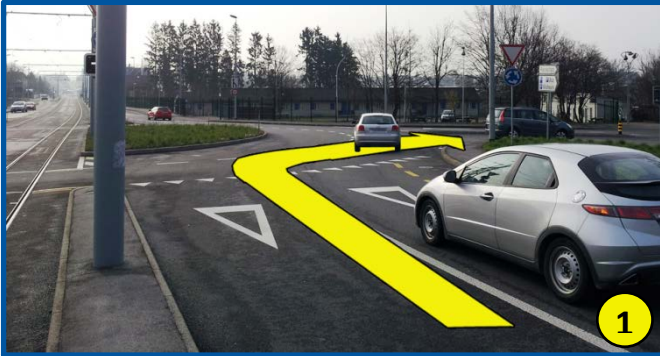

CERN
CH-1211 Genève 23
Switzerland

GPS Coordinates:
Latitude: 46.2314284
Longitude: 6.0539718

Parking for Visitors and Buses

coming from France

Enter the roundabout (watch out for **P Visiteurs**)

Exit the roundabout and turn right

Drive up to the barrier, it will open automatically

After 200m make a U-turn and then park the bus on the right